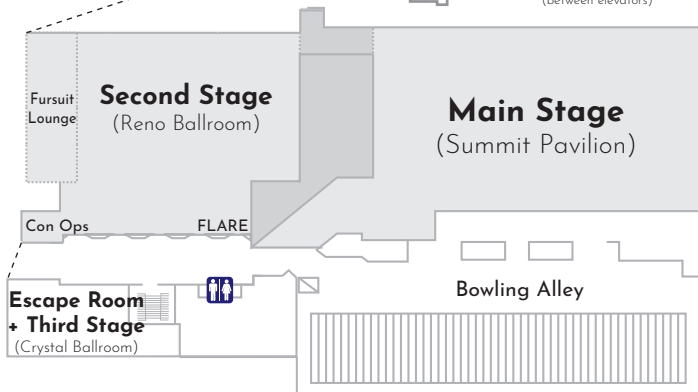

Biggest Little Fur Con 2018 · Reno, NV

Mezzanine Level (Floor 3)

Casino Level (Floor 1)

Art Show & Gaming (Nevada Room)

Spa Level (Floor 0)