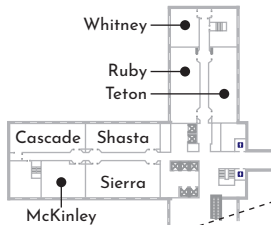

Biggest Little Fur Con 2018 · Reno, NV

Mezzanine Level (Floor 3)

Casino Level (Floor 1)

Art Show & Gaming (Nevada Room)

Spa Level (Floor 0)