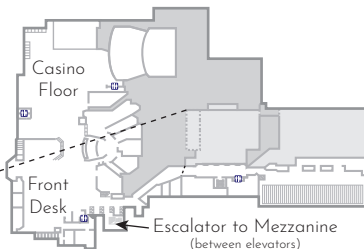

Biggest Little Fur Con 2018 · Reno, NV

Mezzanine Level (Floor 3)

Casino Level (Floor 1)

Art Show & Gaming (Nevada Room)

Spa Level (Floor 0)