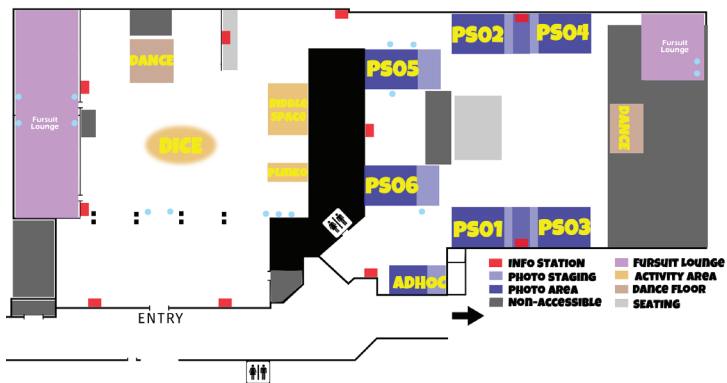

Fursuit Festival

	AREA 1	AREA 2	AREA 3	AREA 4	AREA 5	AREA 6
7:30 Makers	Self-Made	Arend Studios	Fusuits by Lacy	Crystumes	Dream Machine	Beastcub Creations
7:45 Species	Foxes	Wolves	Lions & Tigers	Rabbits & Rodents	Avian	Hybrids
8:00 Makers	Twinkyarts	Don't Hug Cacti	More Fur Less	Sunny Valley	Jill Costumes	Kilcodo Costumes
8:15 Colors	Black & White	Red	Green & Blue	Orange & Yellow	Brown & Gray	Purple & Pink
8:30 Makers	DWTA	Made Fur You	Blue Nose Creations	Mischief Makers	ByCats-4Cats	Tunny Says IDK
8:45 Species	Domestic Dogs	Domestic Cats	Bears & Pandas	Raccoons & Red Pandas	Hooved	Reptiles & Dragons
8:55 Makers	One Fur All	Dandylions LLC	Stormfire Studios	Sparkle Kreations	Roofur	Lemonbrat

Biggest Little Fur Con 2018 · Reno, NV