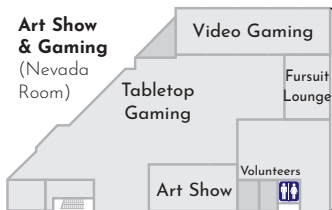

Biggest Little Fur Con 2018 · Reno, NV

Mezzanine Level (Floor 3)

Casino Level (Floor 1)

Art Show & Gaming (Nevada Room)

Spa Level (Floor 0)